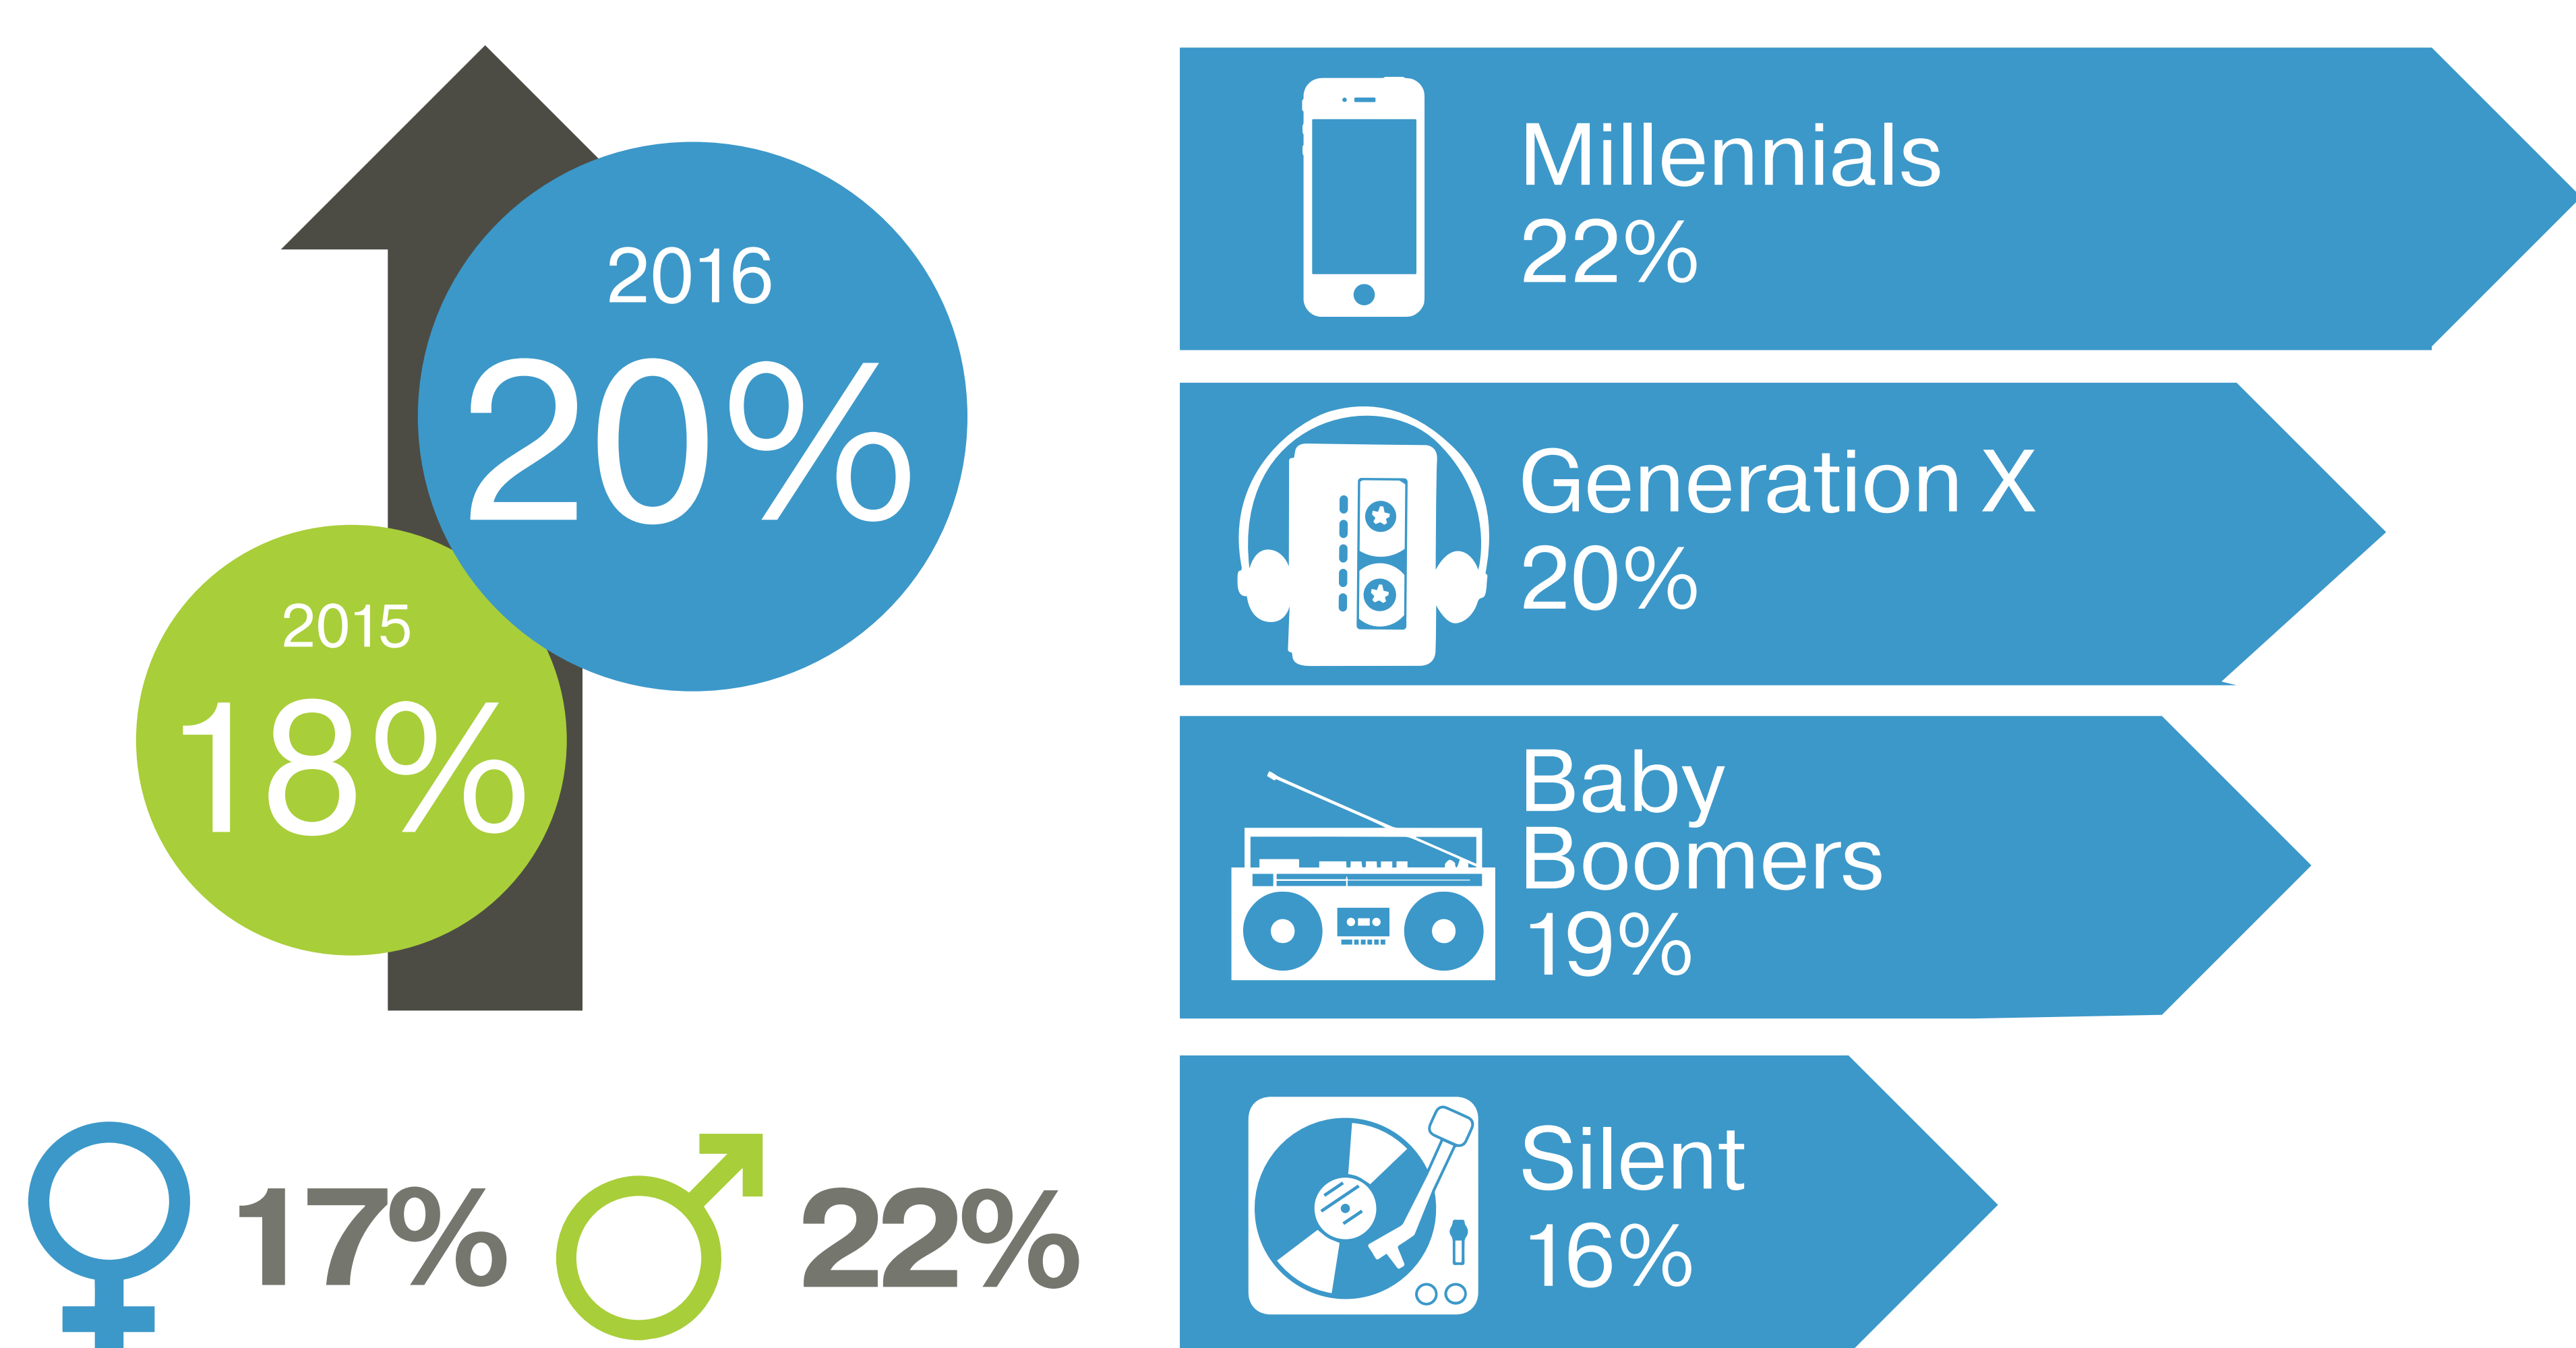

Audio Entertainment in the CONNECTED CAR

Time Spent Listening in the Car

In-Car Media System Rating

Able to connect mobile phone to car

Own an In-Car Media System

Rarely/Never Change Car Audio Settings

Most Important New Car Features Among Recent/Potential Buyers