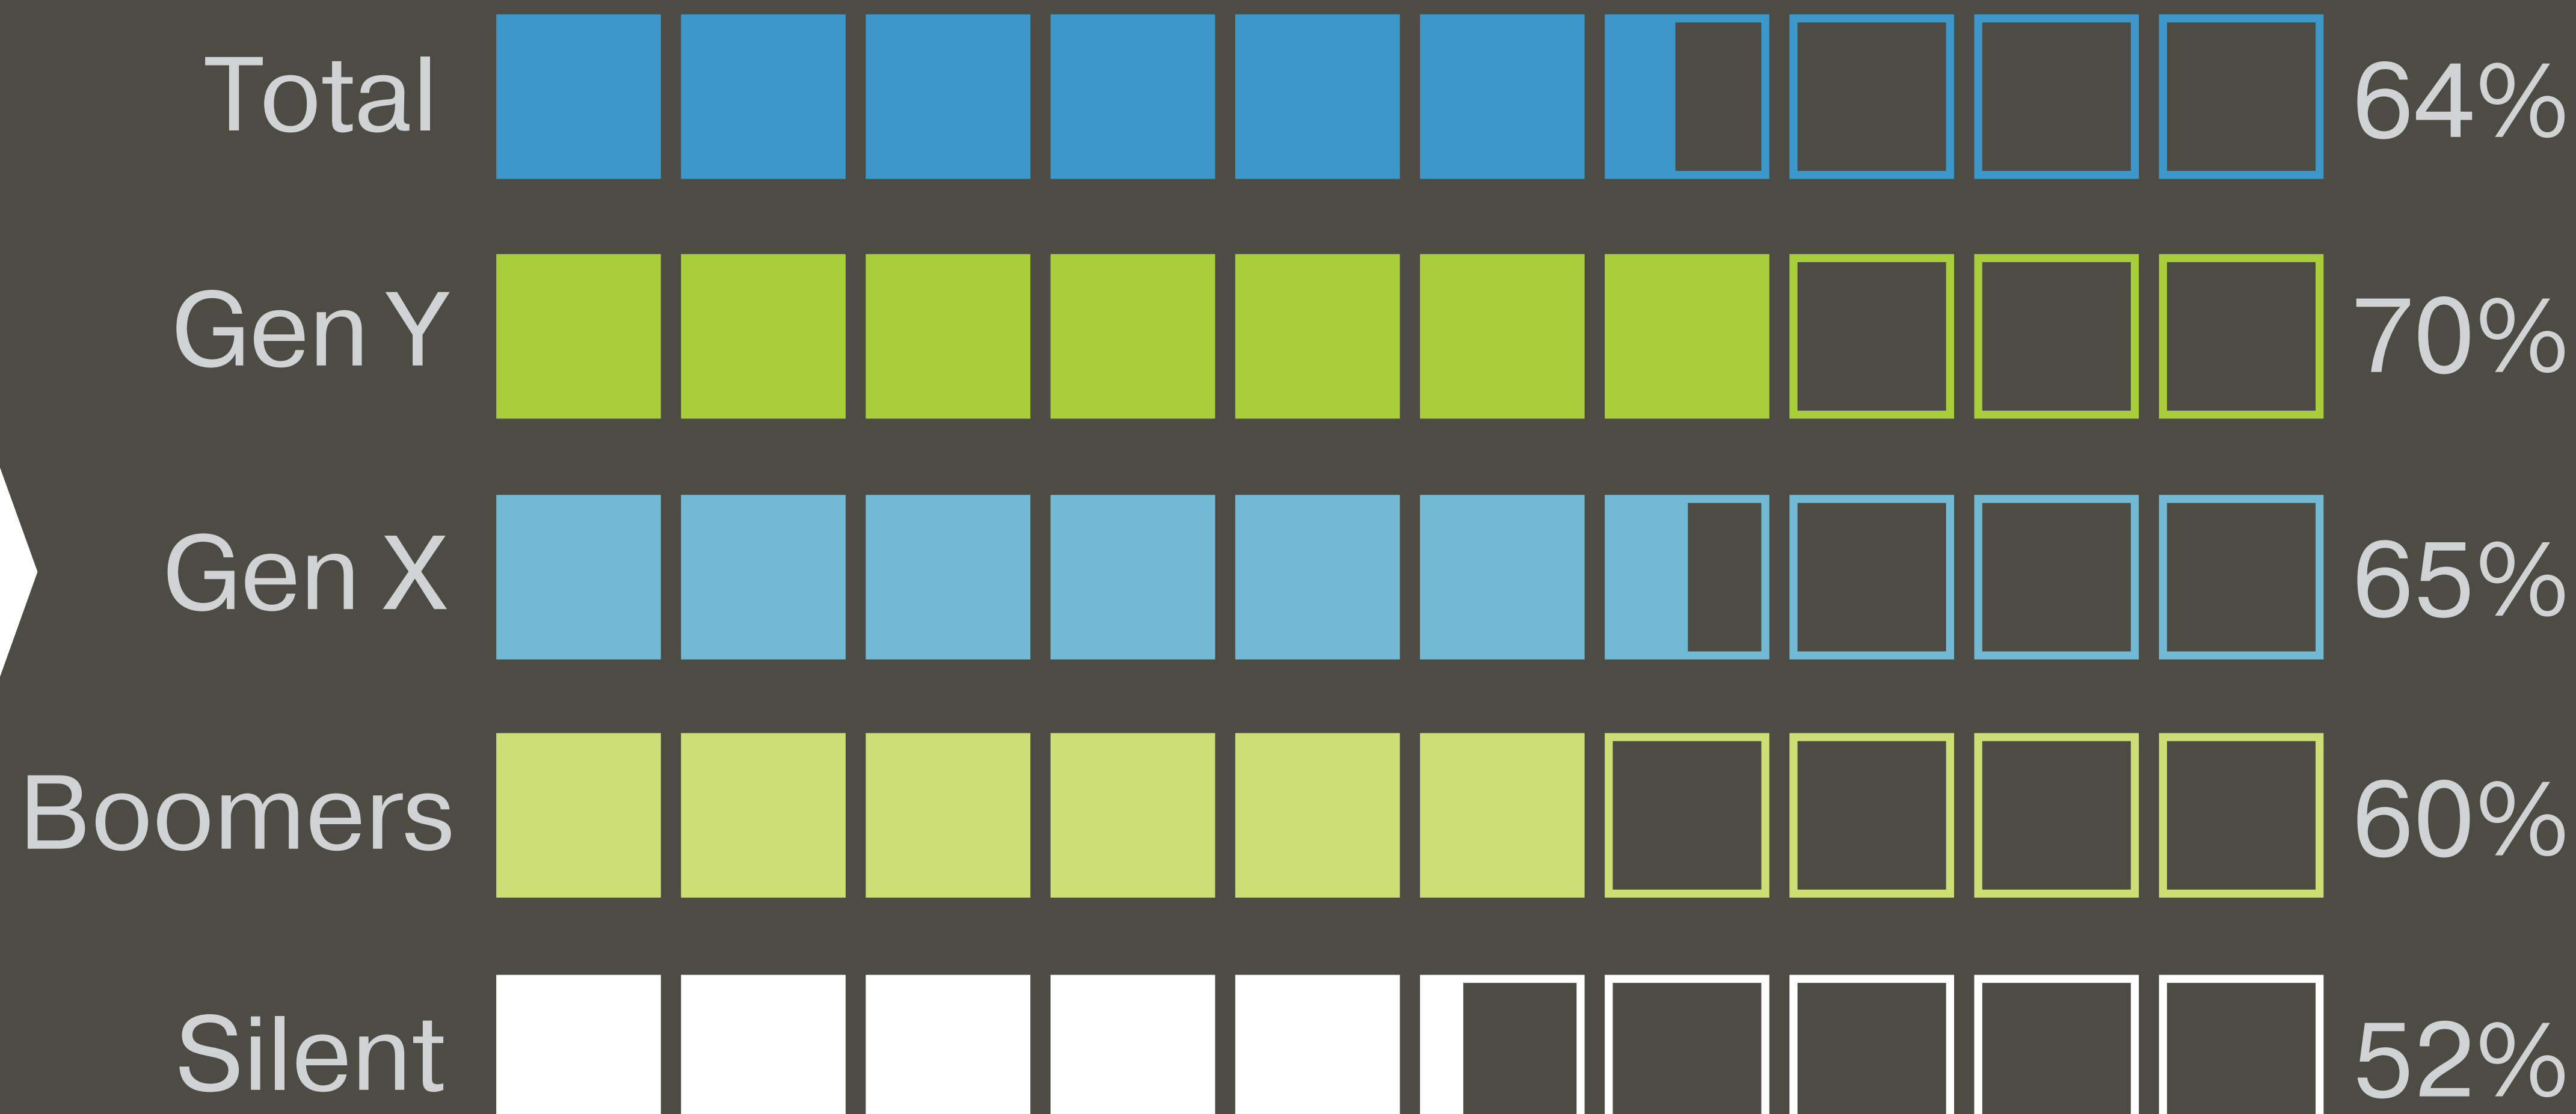

Audio Entertainment in the CONNECTED CAR

Time Spent Listening in the Car

In-Car Media System Rating

Able to connect mobile phone to car

Own an In-Car Media System

Rarely/Never Change Car Audio Settings

Most Important New Car Features Among Recent/Potential Buyers