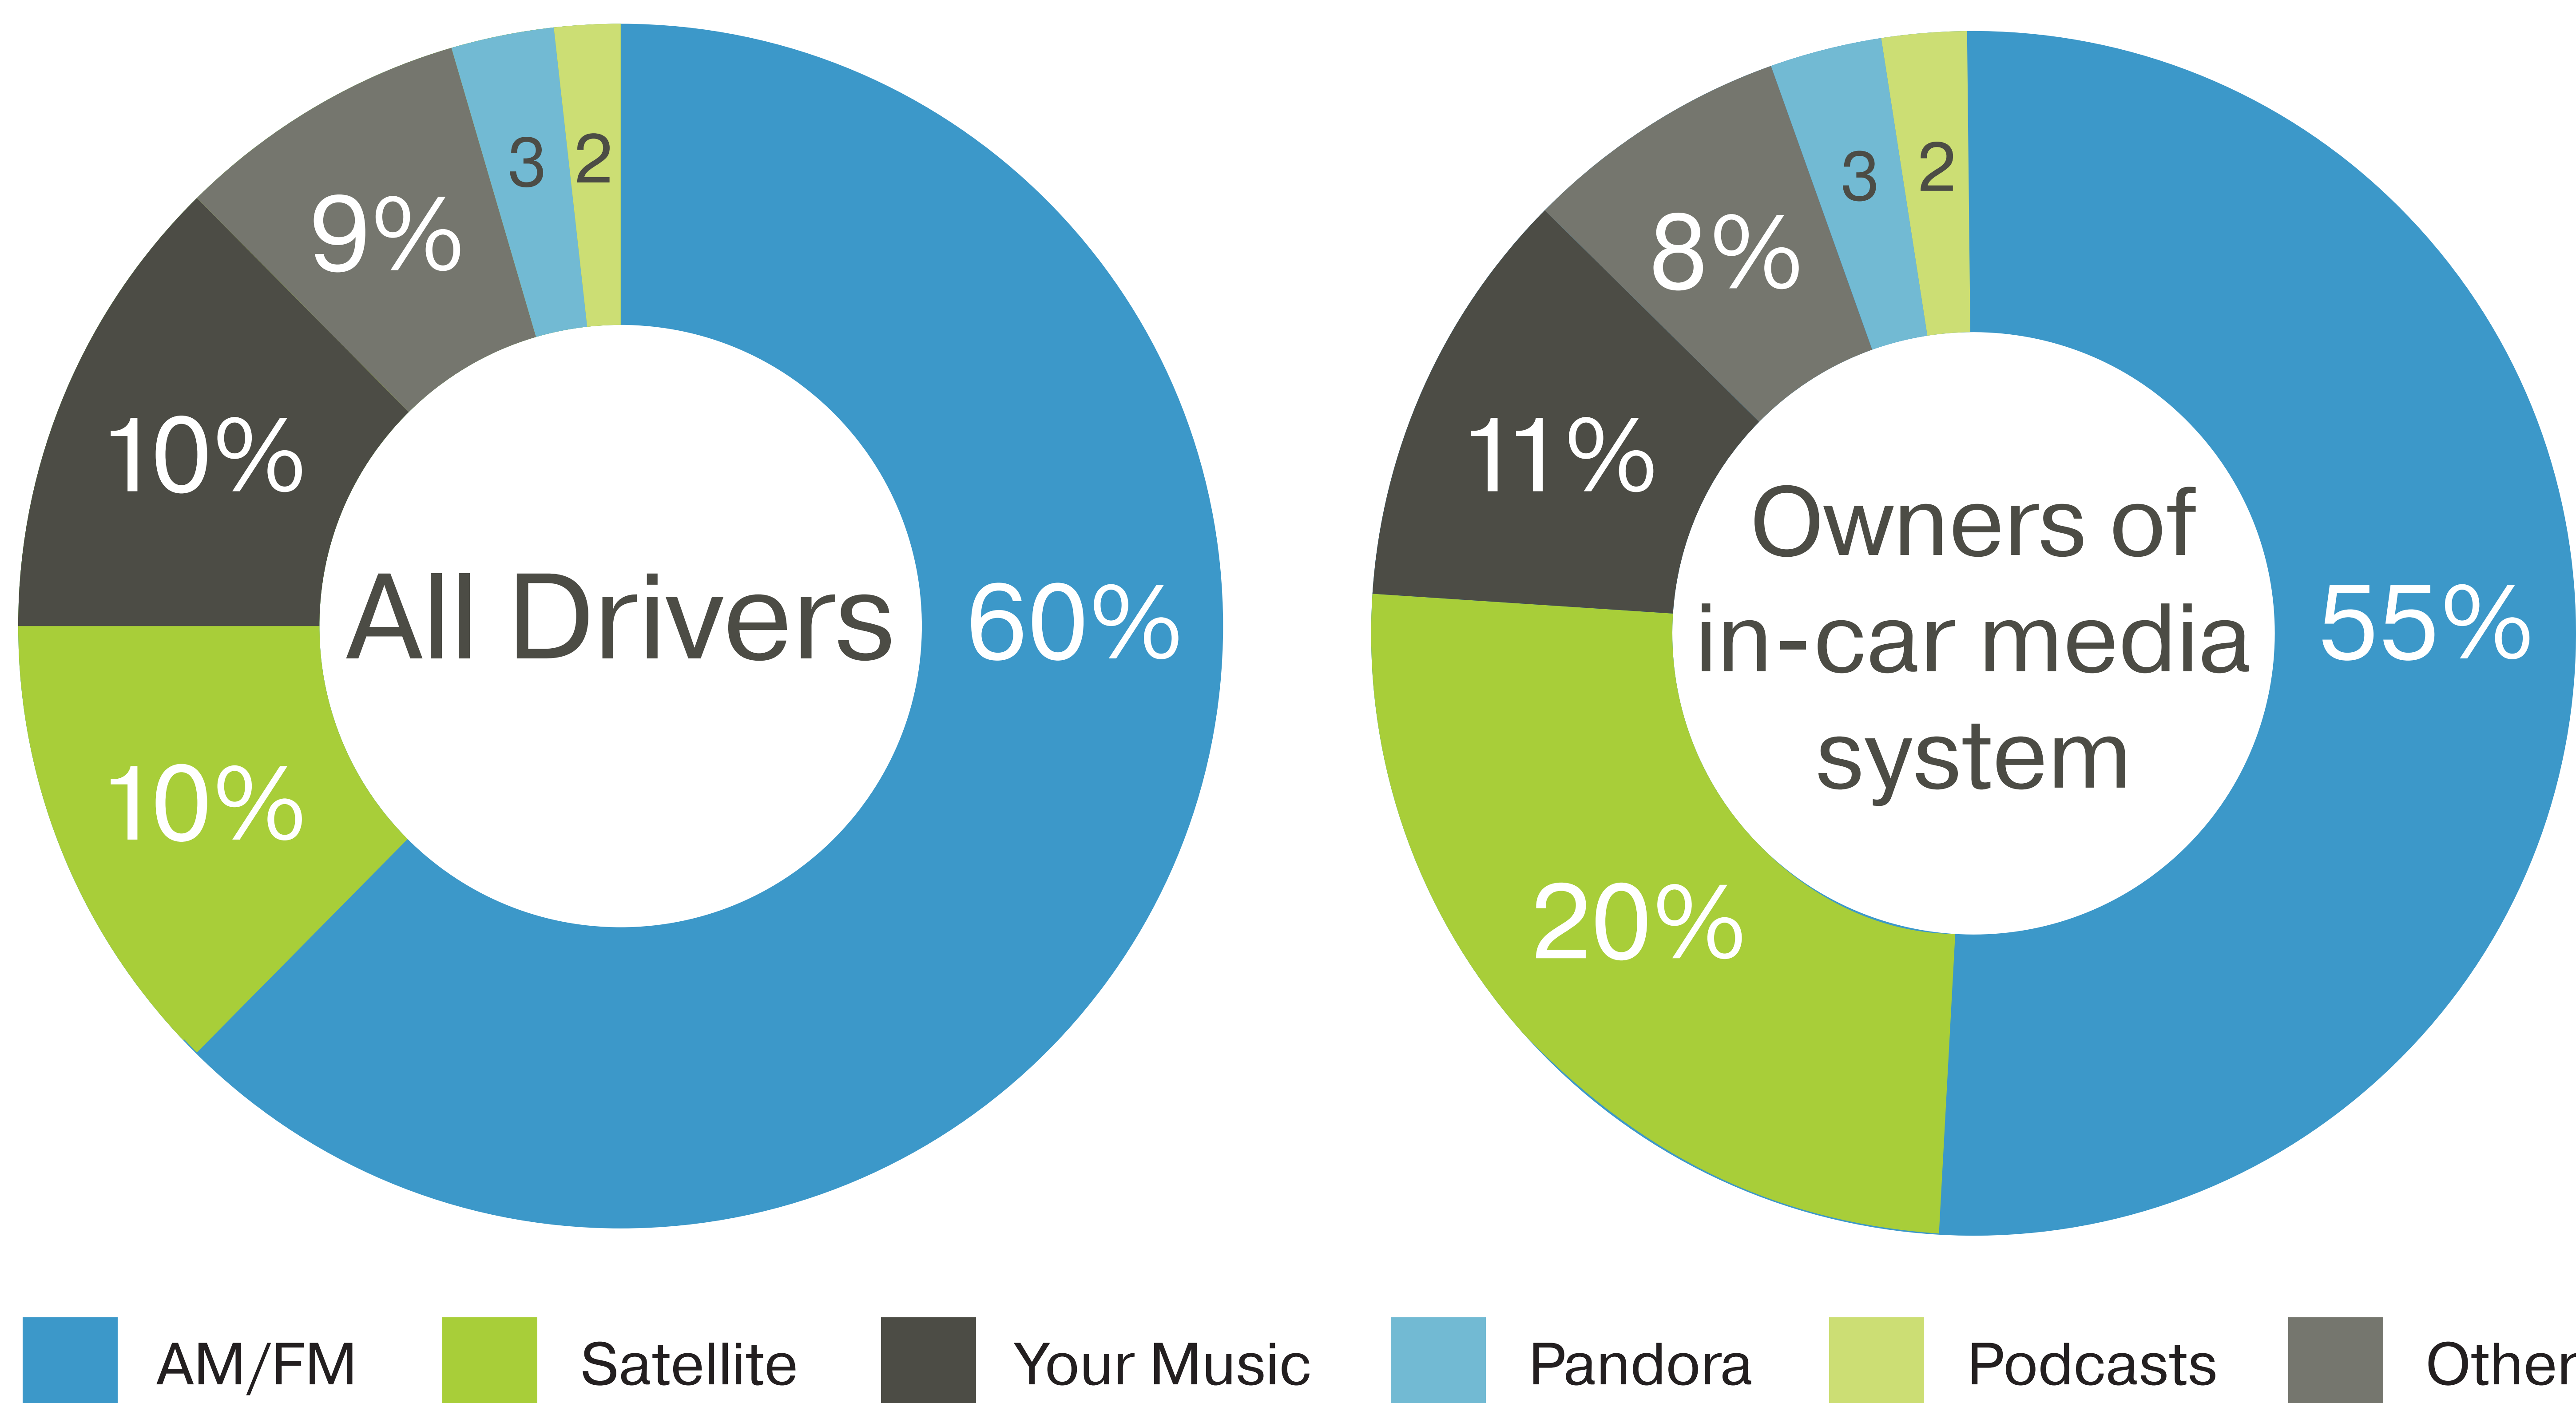

Audio Entertainment in the CONNECTED CAR

Time Spent Listening in the Car

In-Car Media System Rating

Able to connect mobile phone to car

Own an In-Car Media System

Rarely/Never Change Car Audio Settings

Most Important New Car Features Among Recent/Potential Buyers